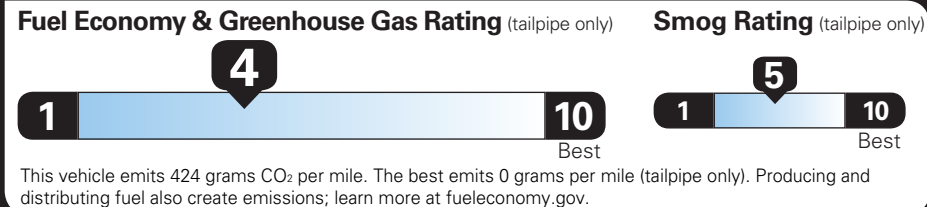

Actual results will vary for many reasons, including driving conditions and how you drive and maintain your vehicle. The average new vehicle gets 28 MPG and costs $9,500 to fuel over 5 years. Cost estimates are based on 15,000 miles per year at $3.50 per gallon. MPGe is miles per gasoline gallon equivalent. Vehicle emissions are a significant cause of climate change and smog.

fuel economy.gov
Calculate personalized estimates and compare vehicles

GOVERNMENT 5-STAR SAFETY RATINGS

This vehicle has not been rated by the government for overall vehicle score, frontal crash, side crash or rollover risk.

Source: National Highway Traffic Safety Administration (NHTSA)
www.safercar.gov or 1-888-327-4236

Equipped with the safety and security of OnStar®

Visit onstar.com for details.
onstar.com/privacy

PARTS CONTENT INFORMATION

FOR VEHICLES IN THIS CARLINE:
U.S./CANADIAN PARTS CONTENT: 31%
MAJOR SOURCES OF FOREIGN PARTS CONTENT: MEXICO 35%

NOTE: PARTS CONTENT DOES NOT INCLUDE FINAL ASSEMBLY, DISTRIBUTION, OR OTHER NON-PARTS COSTS.

FOR THIS VEHICLE:
FINAL ASSEMBLY POINT:
SPRING HILL, TN U.S.A.
COUNTRY OF ORIGIN:
ENGINE: UNITED STATES
TRANSMISSION: UNITED STATES

This label has been applied pursuant to Federal law - Do not remove prior to delivery to the ultimate purchaser. *Includes Manufacturer's Recommended Pre-Delivery Service. Does not include dealer installed options and accessories not listed above, local taxes or license fees.

© 2009 General Motors LLC
GMLBL_PROD_0043 - 10/23/2023

ORDER NO DNWS6M SALES CODE E
SALES MODEL CODE 6NH26
DEALER NO 20645
FINAL ASSEMBLY:
SPRING HILL, TN U.S.A.

VIN 1GYKNDRS9SZ103609 REISSUE

DEALER TO WHOM DELIVERED
ROHRICH CADILLAC
2116 W LIBERTY AVE
PITTSBURGH, PA 15226-1596