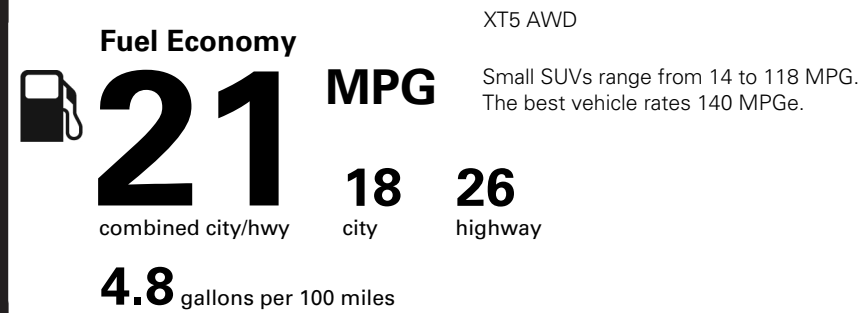

MANUFACTURER'S SUGGESTED RETAIL PRICE

STANDARD VEHICLE PRICE \$52,595.00

OPTIONS & PRICING

OPTIONS INSTALLED BY THE MANUFACTURER (MAY REPLACE STANDARD EQUIPMENT SHOWN)

- TECHNOLOGY PACKAGE: 2,275.00
- HD SURROUND VISION
 - REAR PEDESTRIAN ALERT
 - REAR CAMERA MIRROR W/WASHER
 - GAUGE CLUSTER, 8" COLOR WITH DRIVER PERSONALIZATION
 - HEAD-UP DISPLAY, COLOR

TRANSMISSION, 9-SPEED AUTOMATIC	INC.
TOTAL OPTIONS	\$7,090.00
TOTAL VEHICLE & OPTIONS	\$59,685.00
DESTINATION CHARGE	1,395.00

TOTAL VEHICLE PRICE* \$61,080.00

EPA DOT Fuel Economy and Environment

Gasoline Vehicle